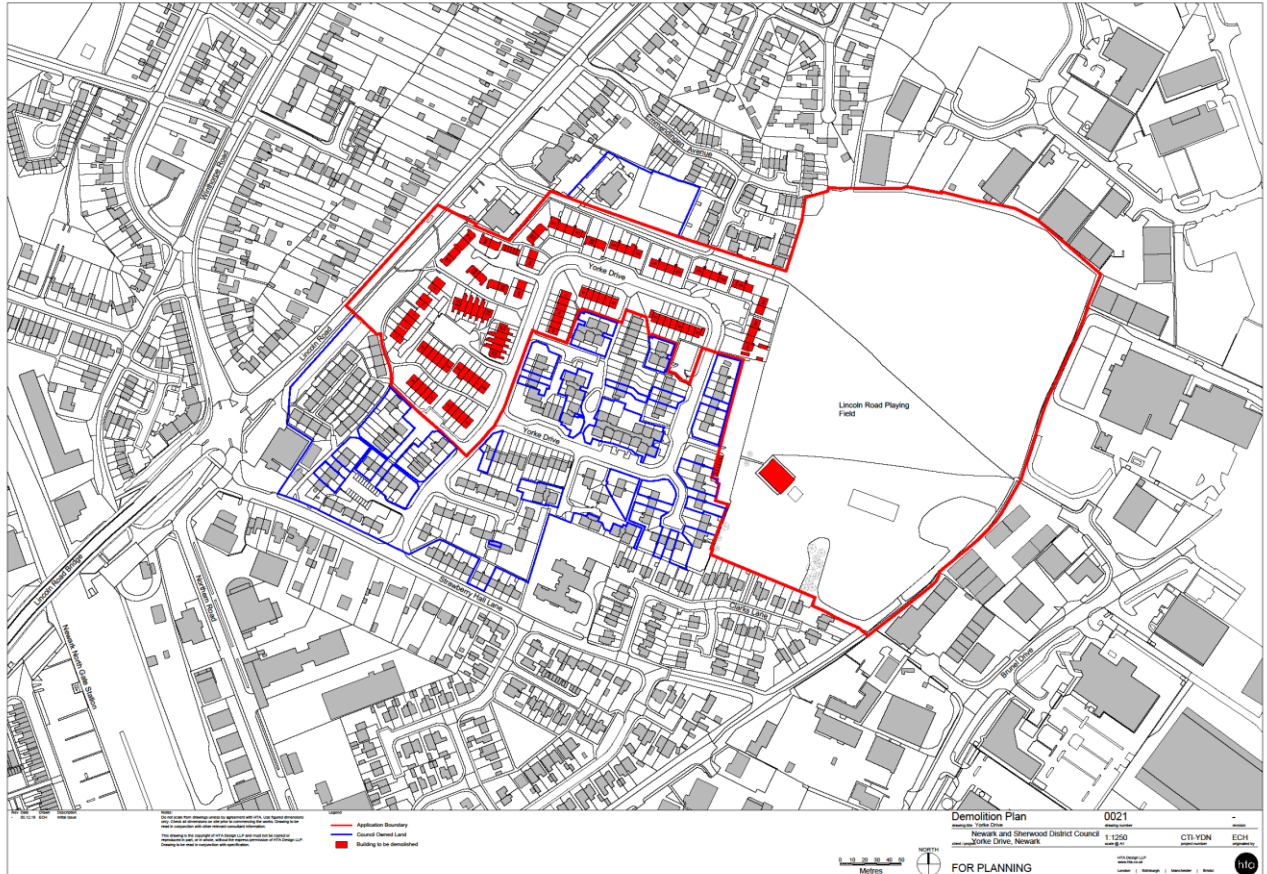

APPENDIX B

Defined Area for Compulsory Purchase Order request

Specifically:

- 64-86 Lincoln Road (Even numbers only)
- 29-41 Yorke Drive (Odd numbers only)
- 57-62 Yorke Drive (All numbers)
- 65-67 (All numbers)
- 70 Yorke Drive
- 78 Yorke Drive
- 82-104 Yorke Drive (All numbers)
- 118-128 Yorke Drive (Even numbers only)
- 142-202 Yorke Drive (Even numbers only)
- 206-220 Yorke Drive (Even numbers only)
- 226-234 Yorke Drive (Even numbers only)
- 238 Yorke Drive
- 242-246 Yorke Drive (Even numbers only)
- 250-256 Yorke Drive (Even numbers only)
- 262-268 Yorke Drive (Even numbers only)
- 54 Yorke Drive
- 63 Yorke Drive
- 74 Yorke Drive
- 81 Yorke Drive
- 204 Yorke Drive
- 222 Yorke Drive
- 224 Yorke Drive
- 236 Yorke Drive
- 240 Yorke Drive
- 248 Yorke Drive
- 258 Yorke Drive
- 260 Yorke Drive
- 270 Yorke Drive
- 272 Yorke Drive